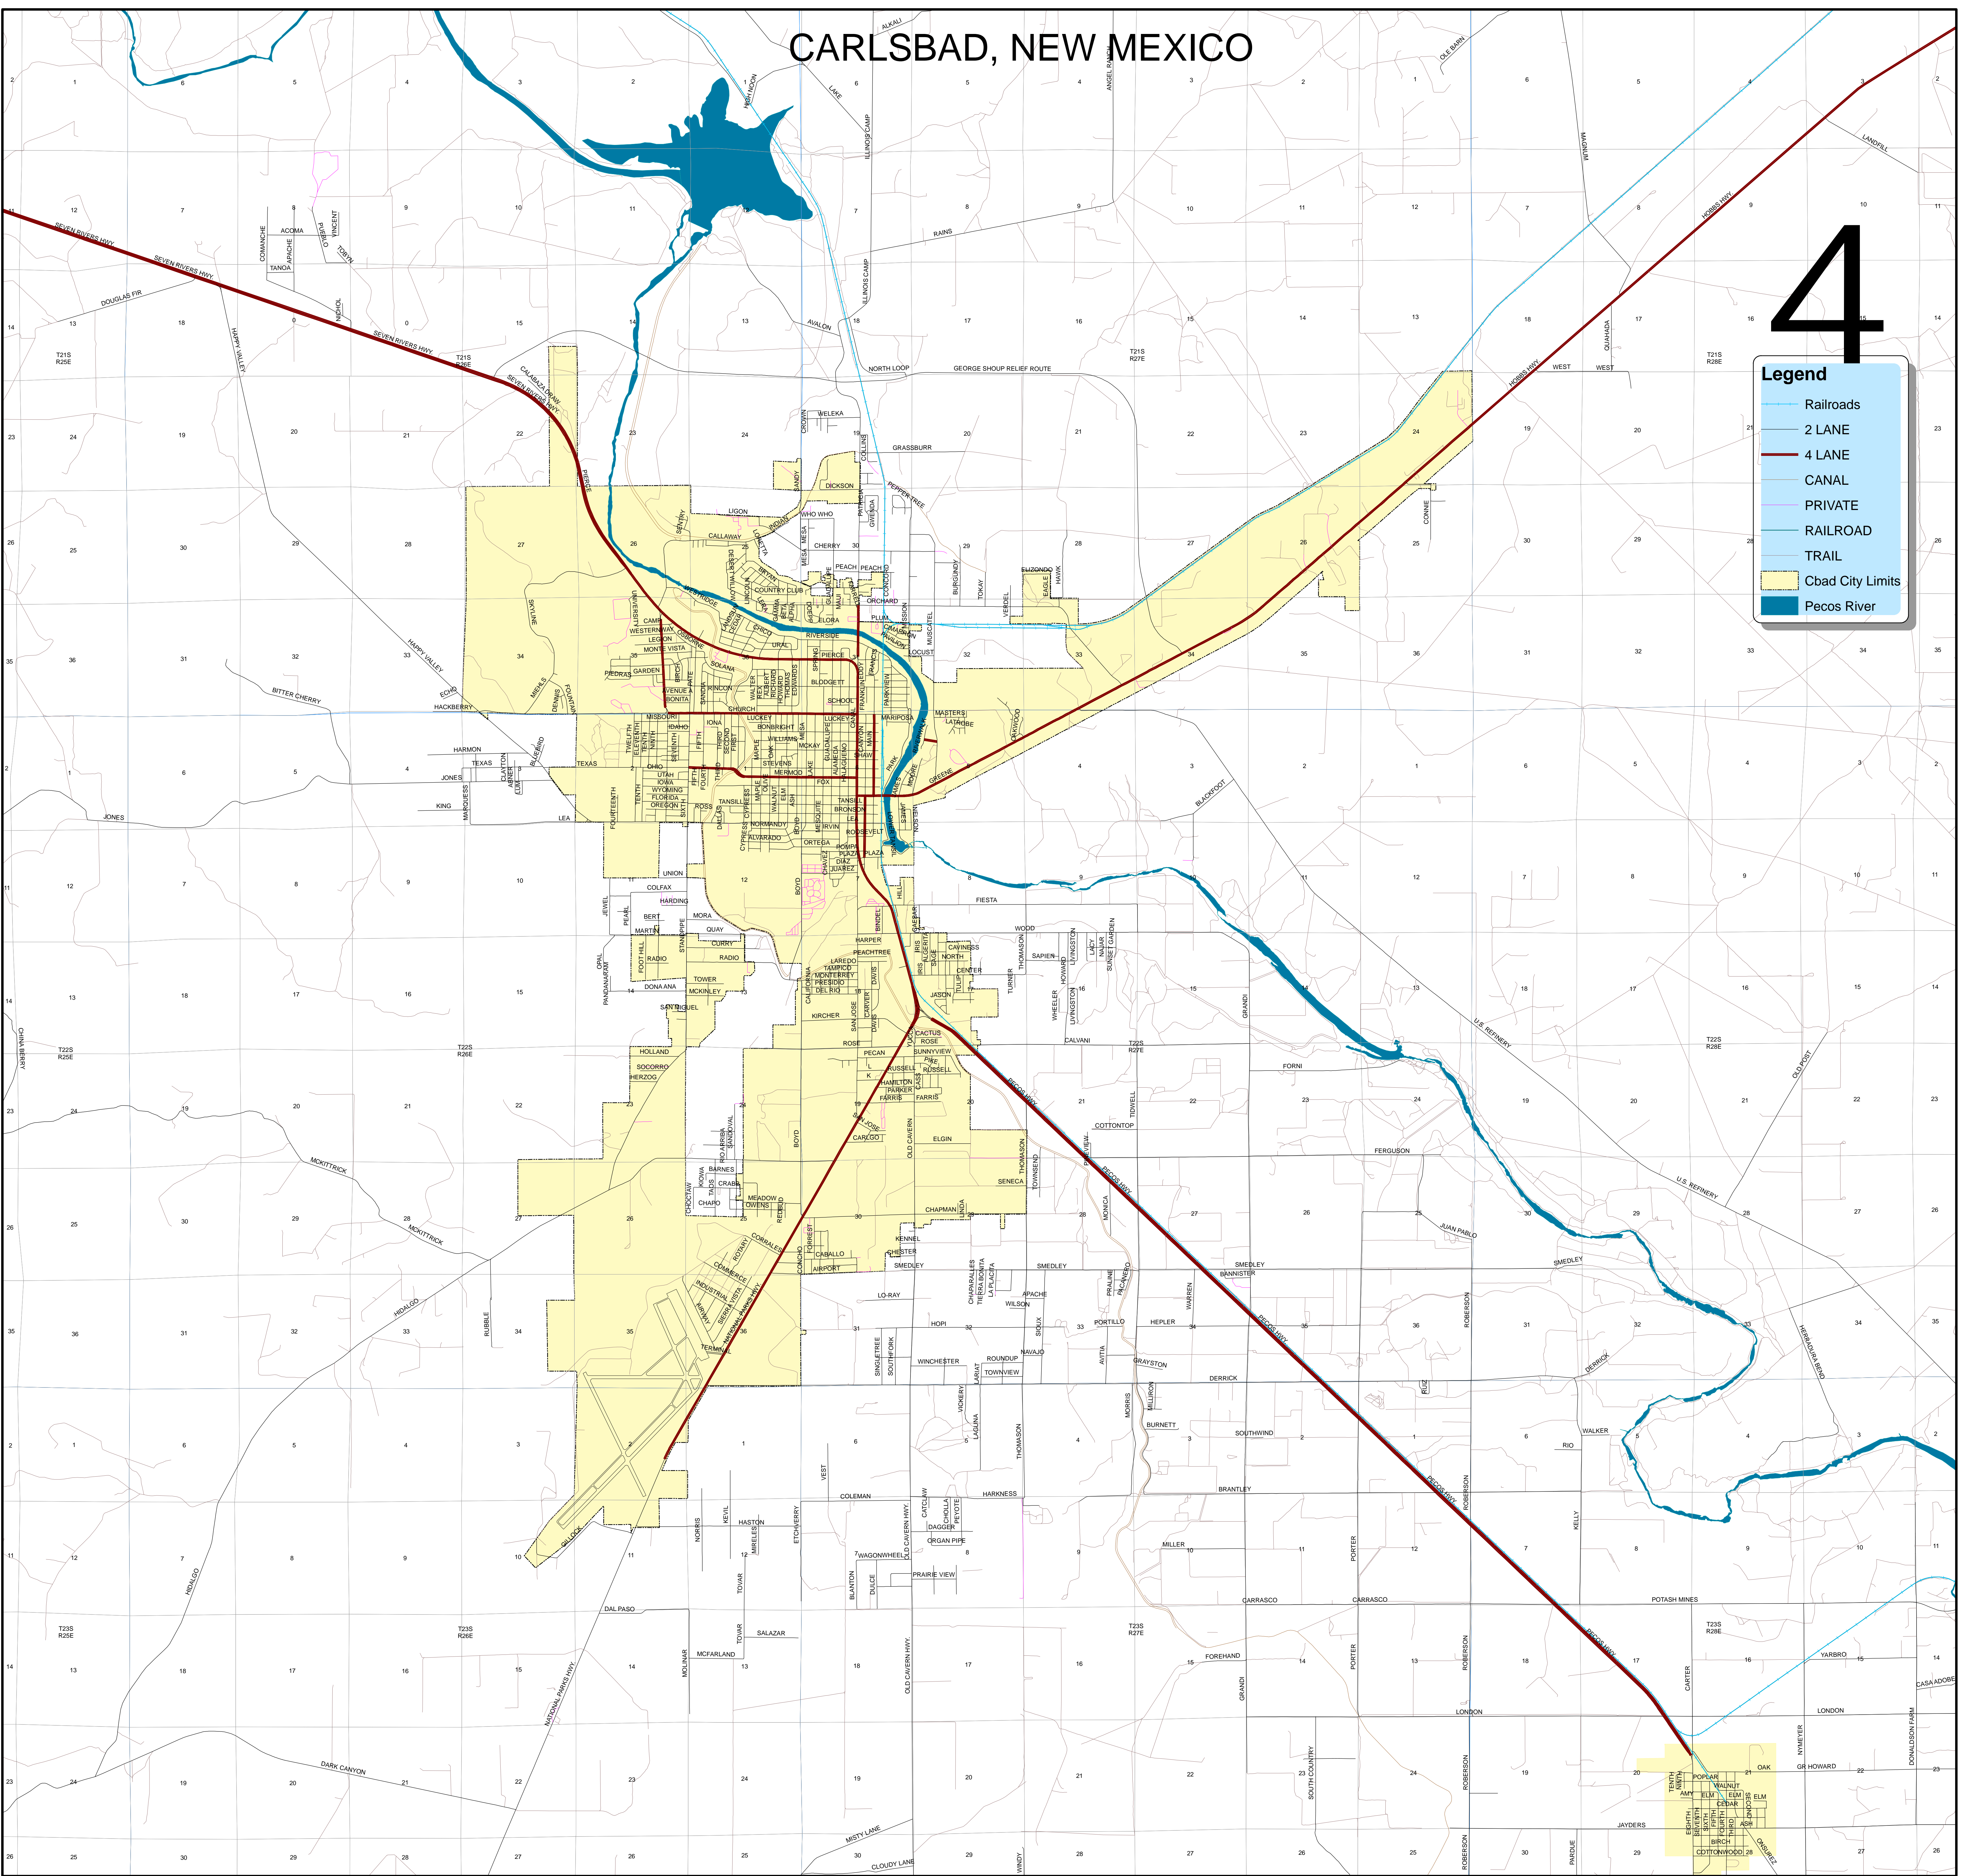

CARLSBAD, NEW MEXICO

4

Legend

- Railroads
- 2 LANE
- 4 LANE
- CANAL
- PRIVATE
- RAILROAD
- TRAIL
- Cbad City Limits
- Pecos River

CGIS
Cooperative Geographic Information System